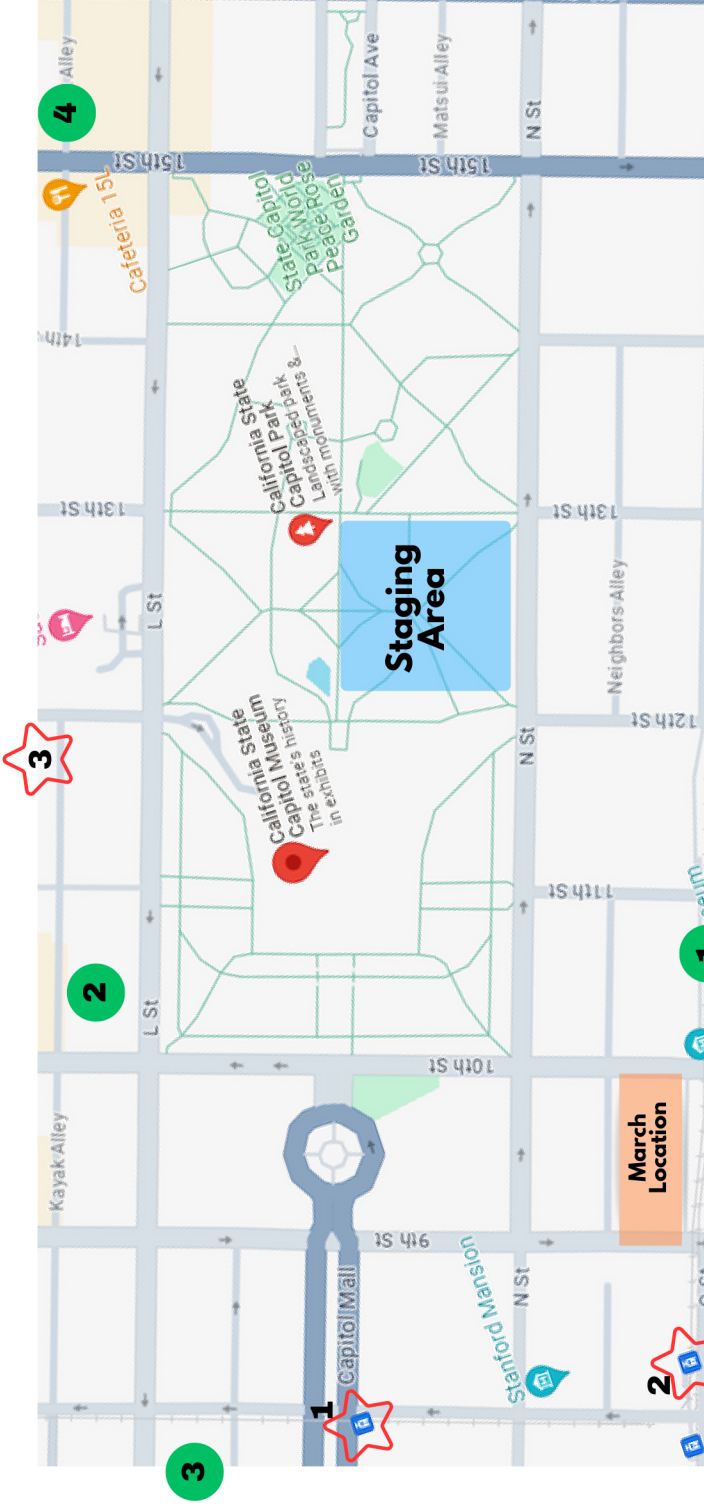

# MAYDAY MAYDAY DON'T DELAY!

**California State Capitol**  
10th and L Street, Sacramento, CA  
**May 21st, 2024 - 10am**

**\*Map on Back\***

# MAYDAY MAYDAY DON'T DELAY

10am Staging will be in Area 27 - (Highlighted in the Blue)

10:30am - Speakers begin

12:00pm - March to Swing Space (Highlighted in Orange)

## Closest Light Rails

- 1 8th & Capitol Station (WB) .4miles
- 2 8th & o (WB) .5 miles
- 3 Cathedral Square station (EB) .4miles

## Parking Garage Locations

- 1 DGS Parking Garage (.4miles)  
1500 10th Street, Sacramento, CA
- 2 1000K Street Parking Garage (.3miles)  
1125 10th Street, Sacramento, CA
- 3 S&P Parking Garage (.3miles)  
1209 L Street, Sacramento, CA
- 4 1500 K Street Parking Garage (.5 miles)  
1500 K Street, Sacramento, CA